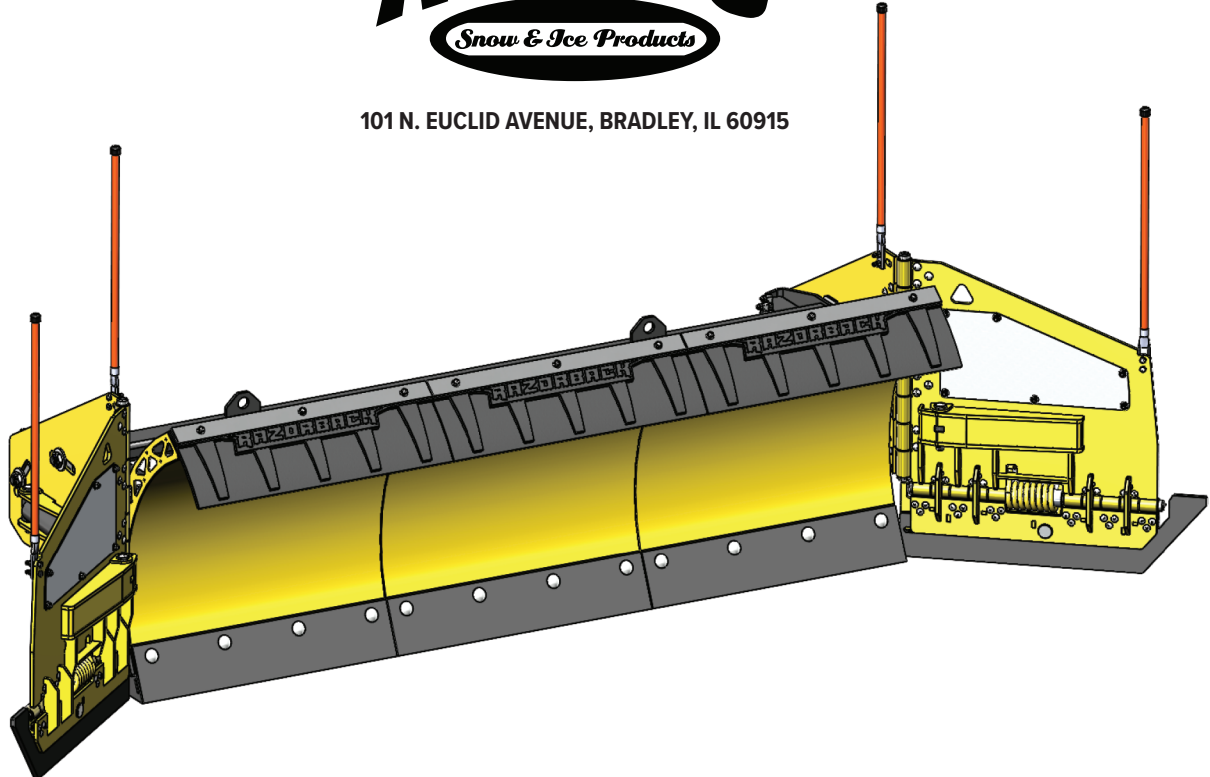

## ARCTIC RAZORBACK RETROFIT PLOW

### A-FRAME KIT

**BOSS STYLE MOUNT**

101 N. EUCLID AVENUE, BRADLEY, IL 60915

# RAZORBACK RETROFIT A-FRAME KIT: BOSS STYLE (LDTP1309-B)

• BOSS Style RetroFit A-Frame

• 1/4 NPT Female to -6 JIC Female Hydraulic Adapters x4

• 3/8 NPT Female to -6 JIC Female Hydraulic Adapters x2

• -6 Oring to -6 Oring Female 90 Degree Adapter

• 1/4 NPT to -6 JIC Fittings x2

• BOSS Style Retrofit Valves x2

• BOSS Style Retrofit Pressure Reliefs