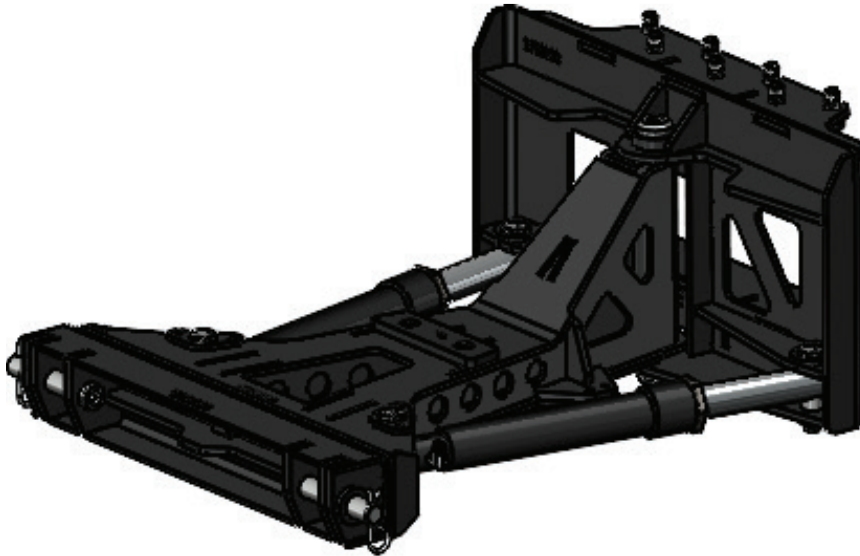

## ARCTIC RAZORBACK RETROFIT PLOW

### A-FRAME KIT

**BOSS STYLE MOUNT**

101 N. EUCLID AVENUE, BRADLEY, IL 60915

# RAZORBACK RETROFIT A-FRAME KIT: BOSS STYLE (LDTP1309-B)

• BOSS Style RetroFit A-Frame

• 1/4 NPT Female to -6 JIC Female Hydraulic Adapters x4

• 3/8 NPT Female to -6 JIC Female Hydraulic Adapters x2

• -6 Oring to -6 Oring Female 90 Degree Adapter

• 1/4 NPT to -6 JIC Fittings x2

• BOSS Style Retrofit Valves x2

• BOSS Style Retrofit Pressure Reliefs