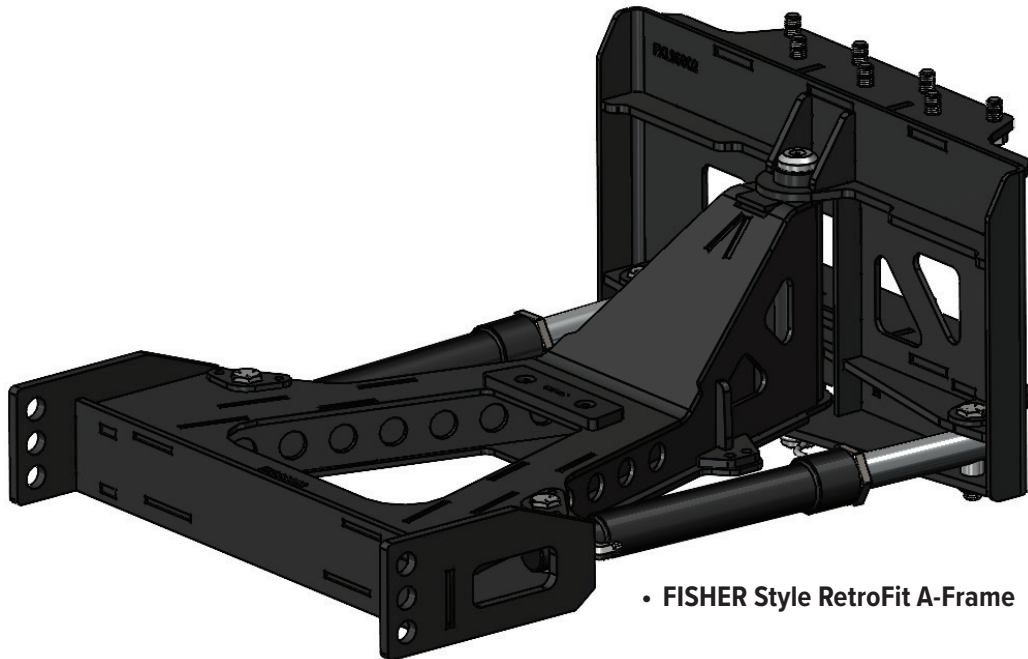

ARCTIC RAZORBACK RETROFIT PLOW

A-FRAME KIT

FISHER STYLE MOUNT

101 N. EUCLID AVENUE, BRADLEY, IL 60915

RAZORBACK RETROFIT A-FRAME KIT: FISHER STYLE (LDTP1309-F)

• FISHER Style RetroFit A-Frame

• Large Bump Stop x2

• Small Bump Stop x2

• 1/4 NPT to -6 JIC Fittings x2

FISHER STYLE A-FRAME