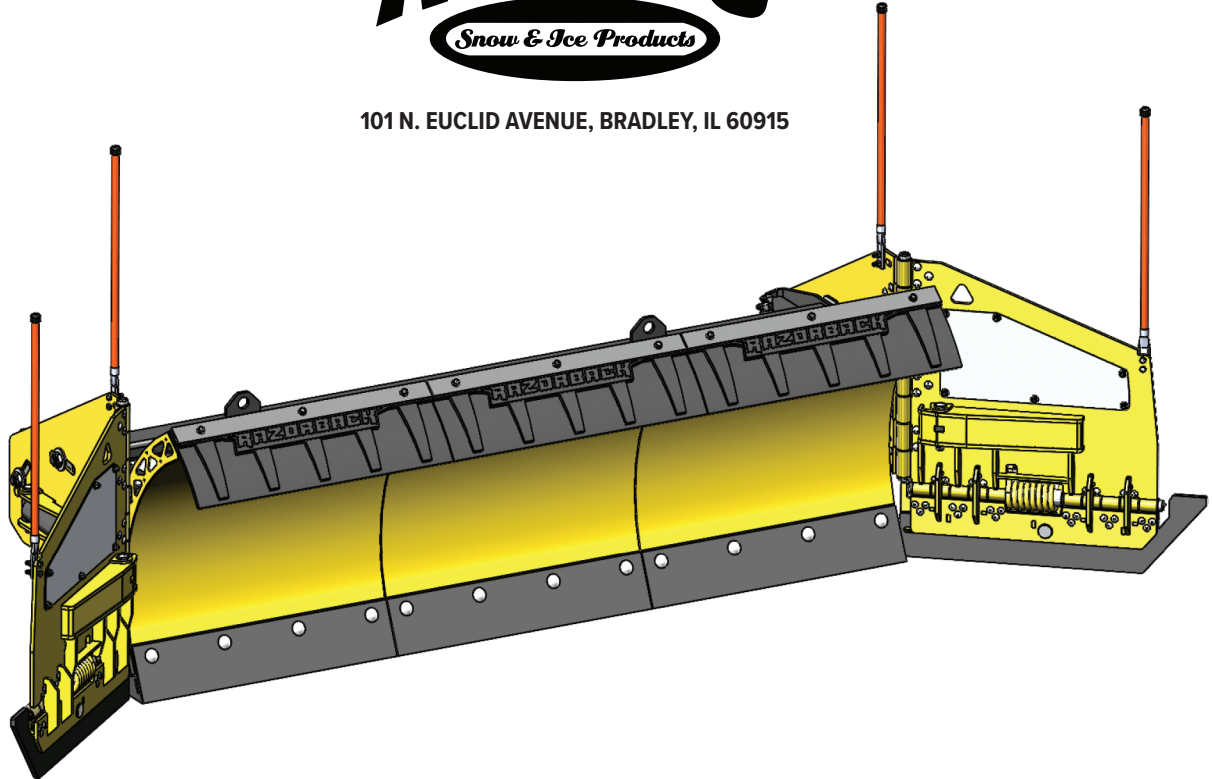

ARCTIC RAZORBACK RETROFIT PLOW

A-FRAME KIT

FISHER STYLE MOUNT

101 N. EUCLID AVENUE, BRADLEY, IL 60915

RAZORBACK RETROFIT A-FRAME KIT: FISHER STYLE (LDTP1309-F)

• FISHER Style RetroFit A-Frame

• Large Bump Stop x2

• Small Bump Stop x2

• 1/4 NPT to -6 JIC Fittings x2

FISHER STYLE A-FRAME