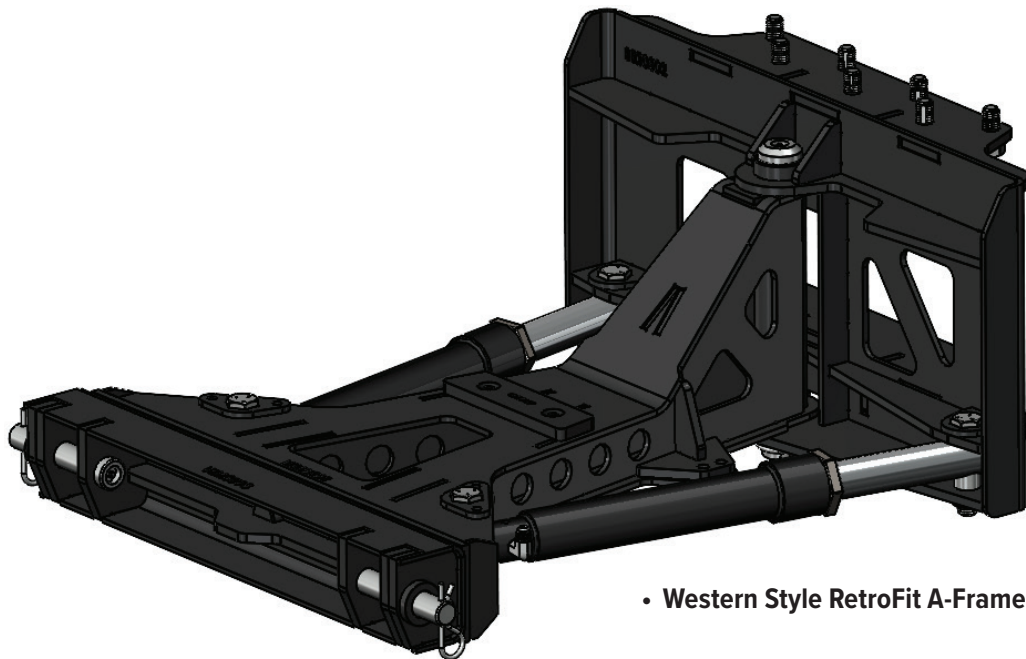

ARCTIC RAZORBACK RETROFIT PLOW

A-FRAME KIT

WESTERN STYLE MOUNT

101 N. EUCLID AVENUE, BRADLEY, IL 60915

# RAZORBACK RETROFIT A-FRAME KIT: WESTERN STYLE (LDTP1309-W)

• Western Style RetroFit A-Frame

• Bump-stop Kit with Hardware

• 1/4 NPT to -6 JIC Fittings x2

# WESTERN STYLE A-FRAME