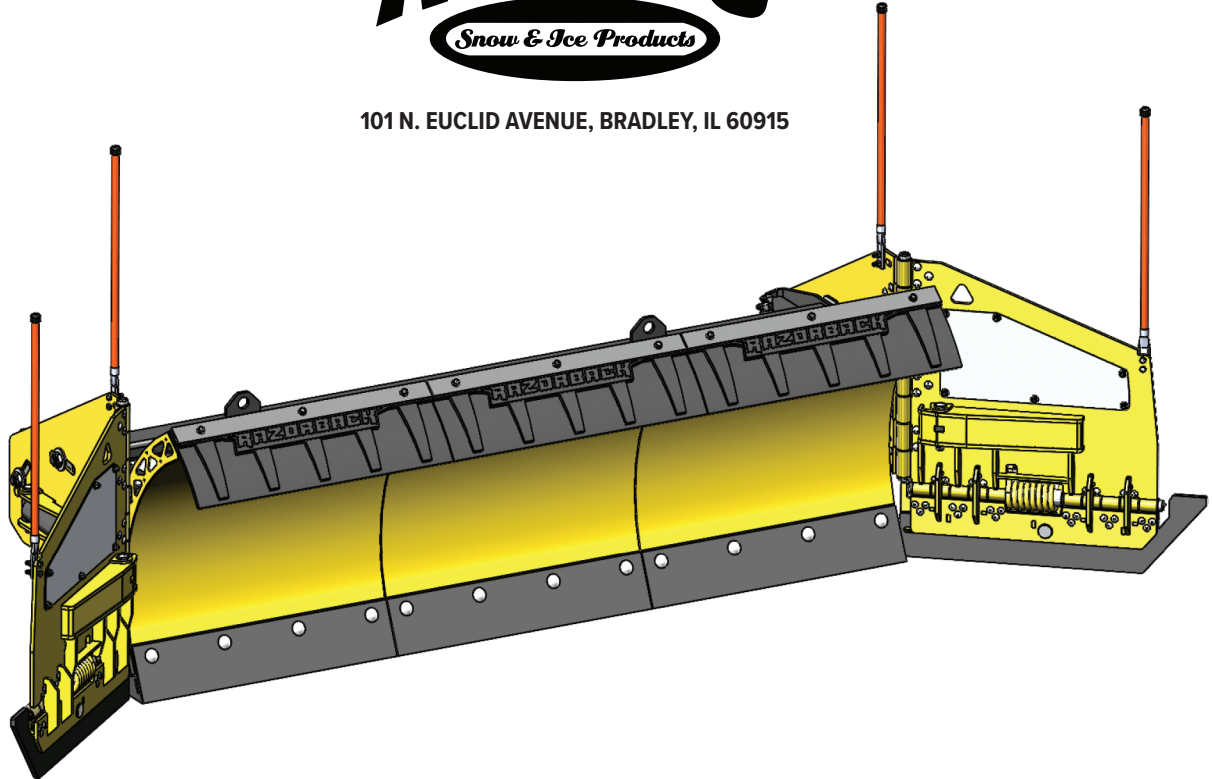

ARCTIC RAZORBACK RETROFIT PLOW

A-FRAME KIT

WESTERN STYLE MOUNT

101 N. EUCLID AVENUE, BRADLEY, IL 60915

# RAZORBACK RETROFIT A-FRAME KIT: WESTERN STYLE (LDTP1309-W)

• Western Style RetroFit A-Frame

• Bump-stop Kit with Hardware

• 1/4 NPT to -6 JIC Fittings x2

# WESTERN STYLE A-FRAME