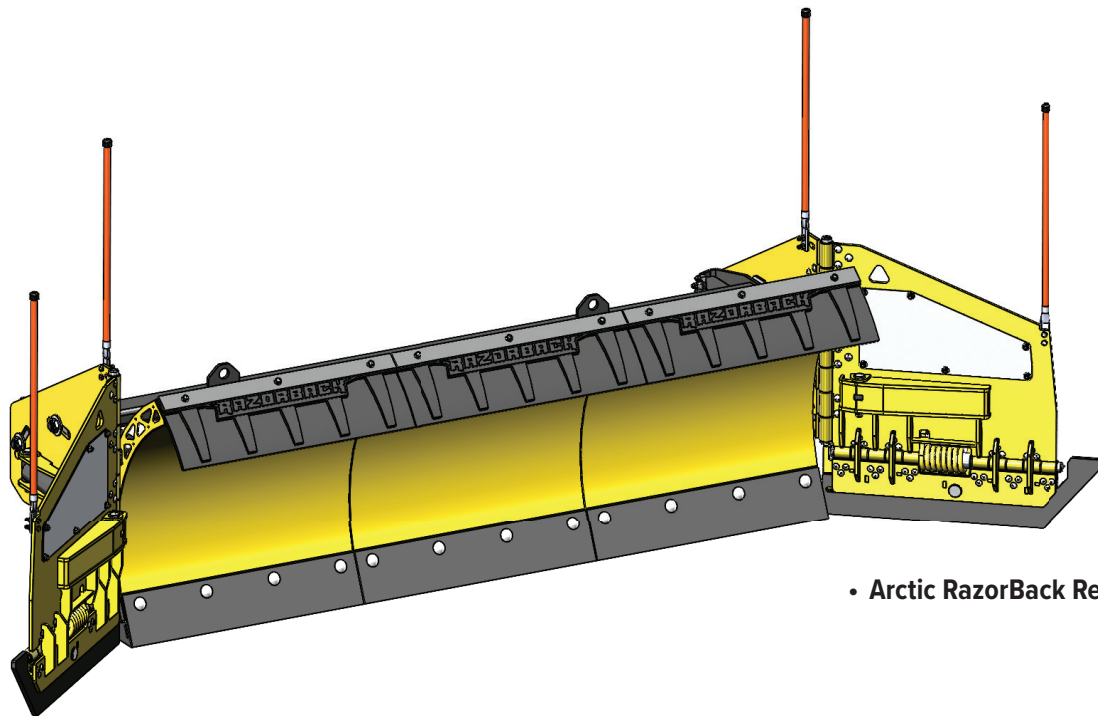

WHAT'S INCLUDED

• Arctic RazorBack RetroFit Plow™ x1