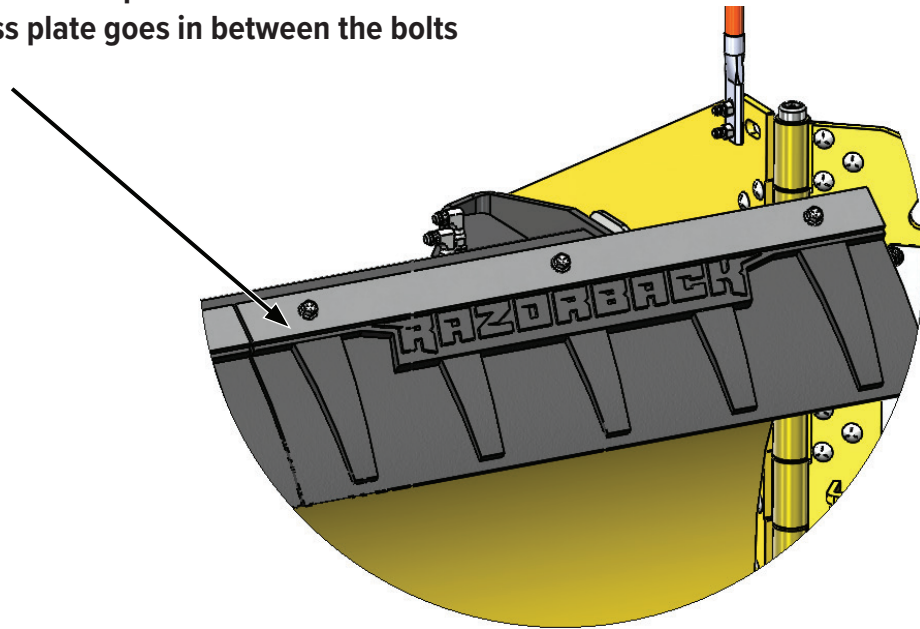

## Rear Plow Guide

Install plow guide on the inner side of wing, with nuts on the back side as shown

DETAIL A  
SCALE 1:5

## Front Plow Guide

Install plow guide on the back side of wing, with nuts on the back side as shown

DETAIL B  
SCALE 1:5

## SNOW DEFLECTOR INSTALLATION

Install snow deflector with provided 3/8" hardware.  
The aluminum boss plate goes in between the bolts  
and the deflector.

DETAIL C  
SCALE 1:5