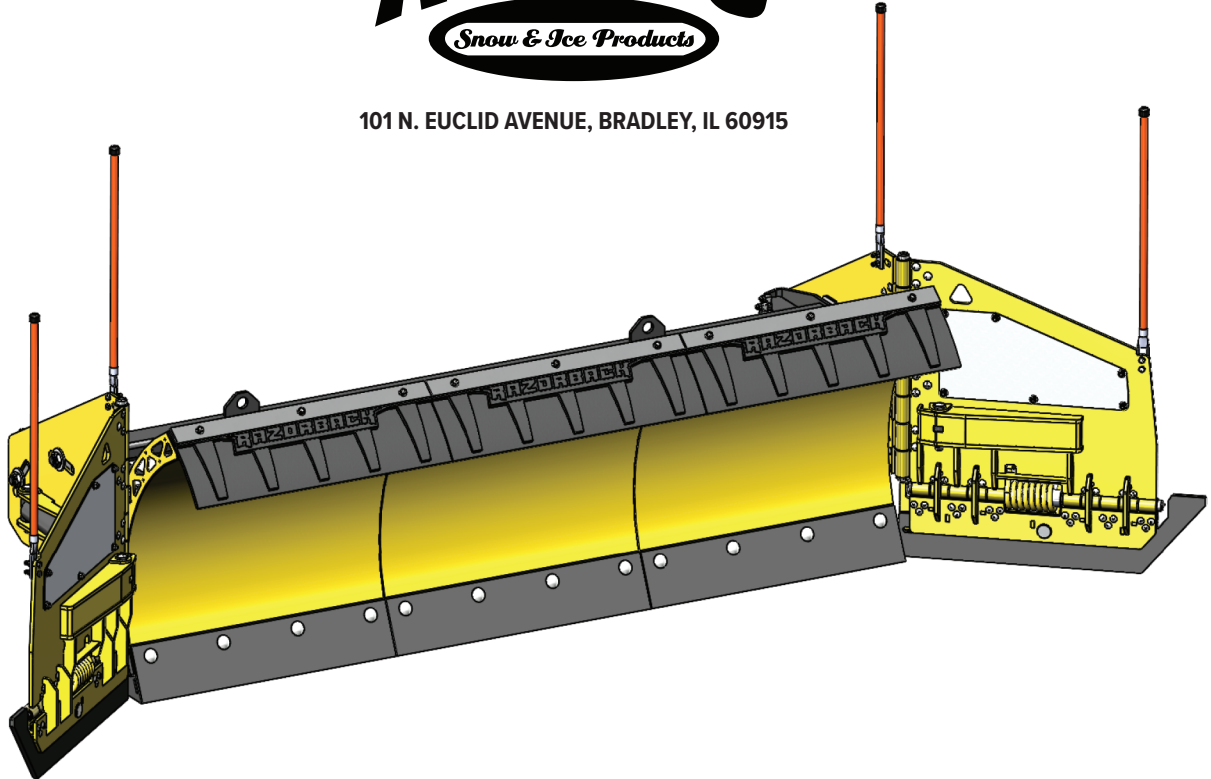

ARCTIC RAZORBACK RETROFIT PLOW

## PARTS INCLUDED

101 N. EUCLID AVENUE, BRADLEY, IL 60915