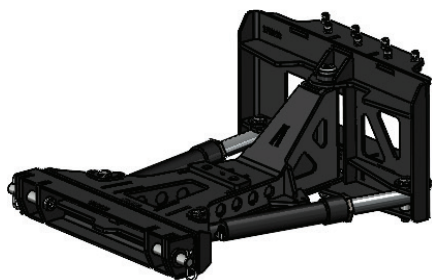

# TABLE OF CONTENTS

What's Included .....	3
Plow Guide Installation .....	4
Snow Deflector Installation .....	5

# WHAT'S INCLUDED

• Arctic RazorBack RetroFit Plow™ x1

• A-Frame Assembly (if ordered unassembled)

• Snow Deflector Boss Plates & Hardware x3

• Snow Deflectors x3

• Plow Guides & Hardware x4