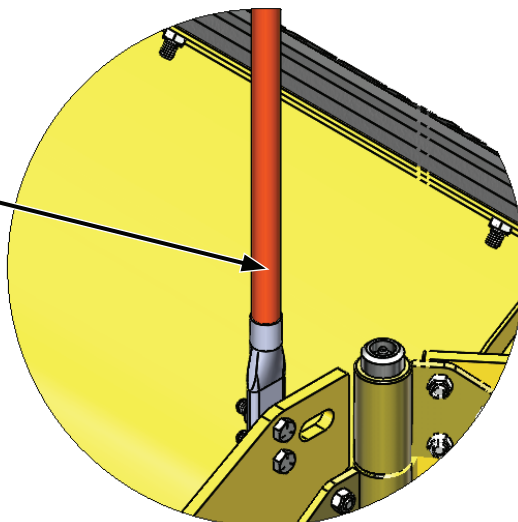

# WHAT'S INCLUDED

• Arctic RazorBack RetroFit Plow™ x1

• A-Frame Assembly (if ordered unassembled)

• Snow Deflector Boss Plates & Hardware x3

• Snow Deflectors x3

• Plow Guides & Hardware x4

# PLOW GUIDE INSTALLATION

## Rear Plow Guide

Install plow guide on the inner side of wing, with nuts on the back side as shown

DETAIL A  
SCALE 1:5