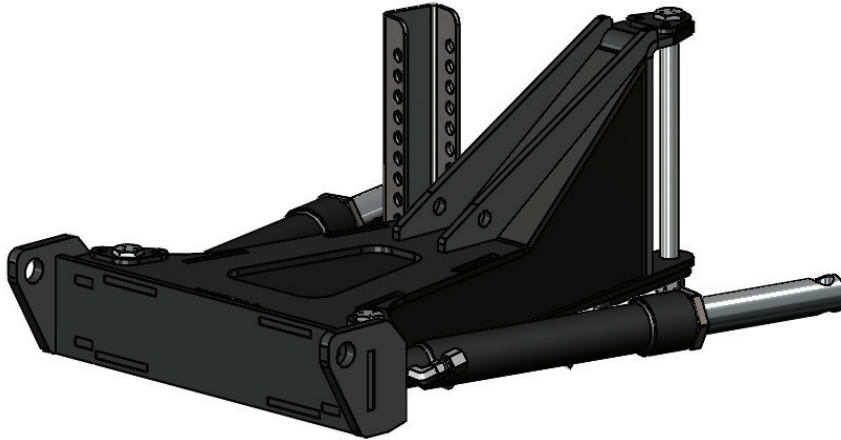

ARCTIC RAZORBACK STRAIT RETROFIT PLOW

A-FRAME KIT

BOSS STYLE MOUNT

101 N. EUCLID AVENUE, BRADLEY, IL 60915

RAZORBACK STRAIT RETROFIT A-FRAME KIT: BOSS STYLE (RBSB9302-B)

• BOSS Style Retrofit A-Frame

- LDTP9615
3/4 NPT Female to -6 JIC Female Fitting x2

BOSS STYLE A-FRAME (RBSB9302-B)