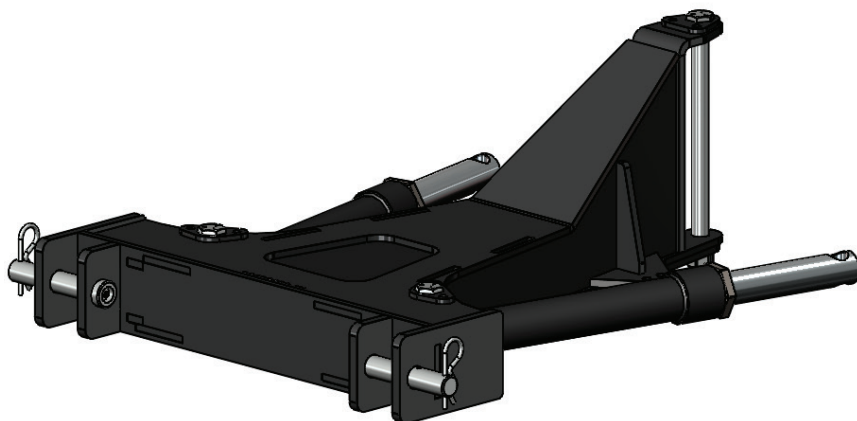

ARCTIC RAZORBACK STRAIT RETROFIT PLOW

A-FRAME KIT

WESTERN STYLE MOUNT

101 N. EUCLID AVENUE, BRADLEY, IL 60915

• Western Style Retrofit A-Frame

WESTERN STYLE A-FRAME (RBSB9302-W)